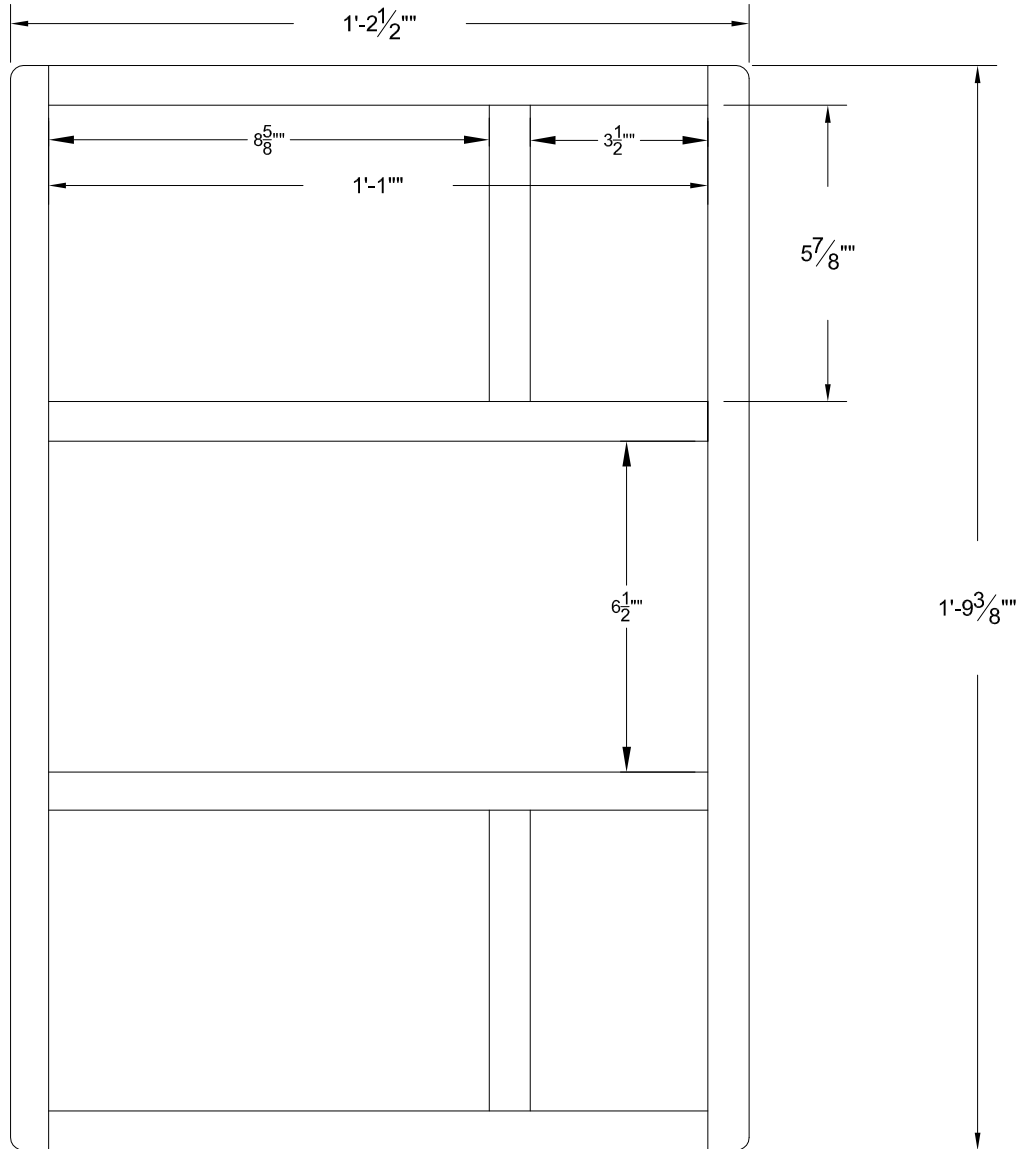

All interior surfaces covered with
Sonic Barrier Lightweight Vinyl Sound Damping material
1 27"x40" sheet per speaker.

3/4 " MDF
100 Deck Mate 1-5/8" PN 16162 screws
all joints Lock tight Power Grab Molding and paneling