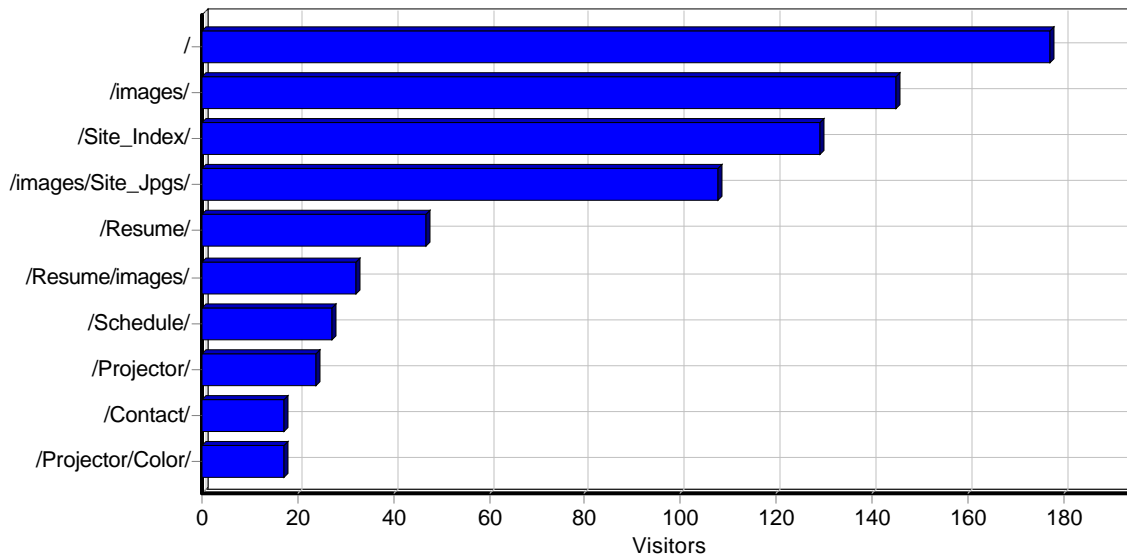

Most Requested Directories

Most Requested Directories

	Directory	Hits	Incomplete Requests	Visitors	Bandwidth (KB)
1	http://www.xymox1.com/	368	1	177	489
2	http://www.xymox1.com/images/	572	1	145	4,348
3	http://www.xymox1.com/Site_Index/	463	0	129	1,721
4	http://www.xymox1.com/images/Site_Jpgs/	285	0	108	12,028
5	http://www.xymox1.com/Resume/	250	0	47	3,400
6	http://www.xymox1.com/Resume/images/	97	0	32	2,921
7	http://www.xymox1.com/Schedule/	27	0	27	41
8	http://www.xymox1.com/Projector/	222	11	24	177,024
9	http://www.xymox1.com/Contact/	17	0	17	14
10	http://www.xymox1.com/Projector/Color/	28	0	17	2,419
11	http://www.xymox1.com/Work/	31	0	16	76
12	http://www.xymox1.com/Projects/	113	0	13	10,850