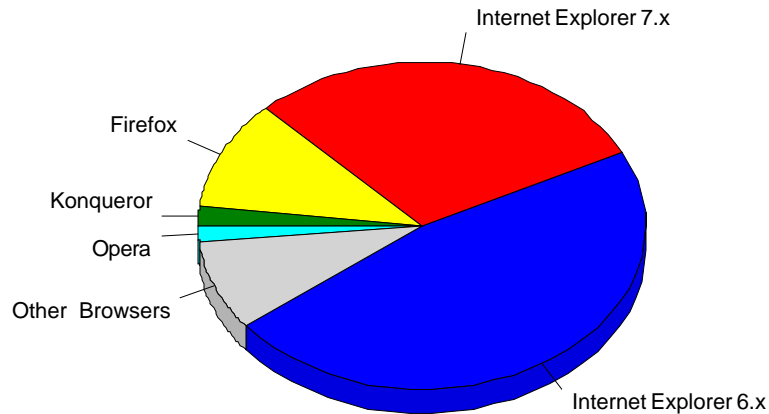

Most Used Browsers

	Browser	Hits	Visitors	% of Total Visitors
1	Internet Explorer 6.x	1,660	179	46.86%
2	Internet Explorer 7.x	933	114	29.84%
3	Firefox	572	42	10.99%
4	Others	9	8	2.09%
5	Konqueror	7	7	1.83%
6	Opera	28	6	1.57%
7	Safari	27	5	1.31%
8	Mozilla/5.0 (compatible; Google Desktop)	5	5	1.31%
9	Internet Explorer 5.x	8	3	0.79%
10	Netscape 5.x	10	2	0.52%