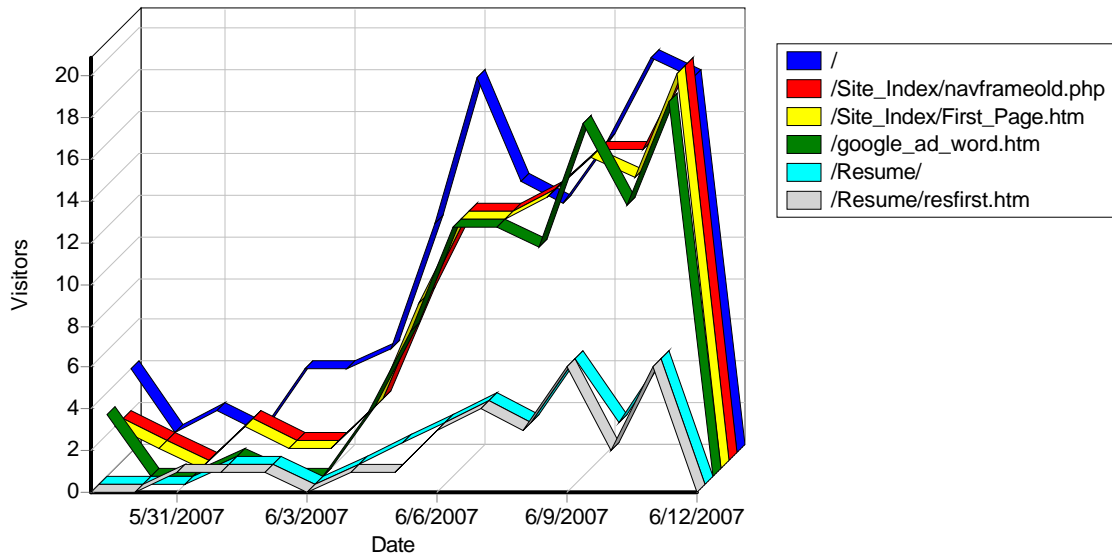

Access Statistics

Pages

Daily Page Access