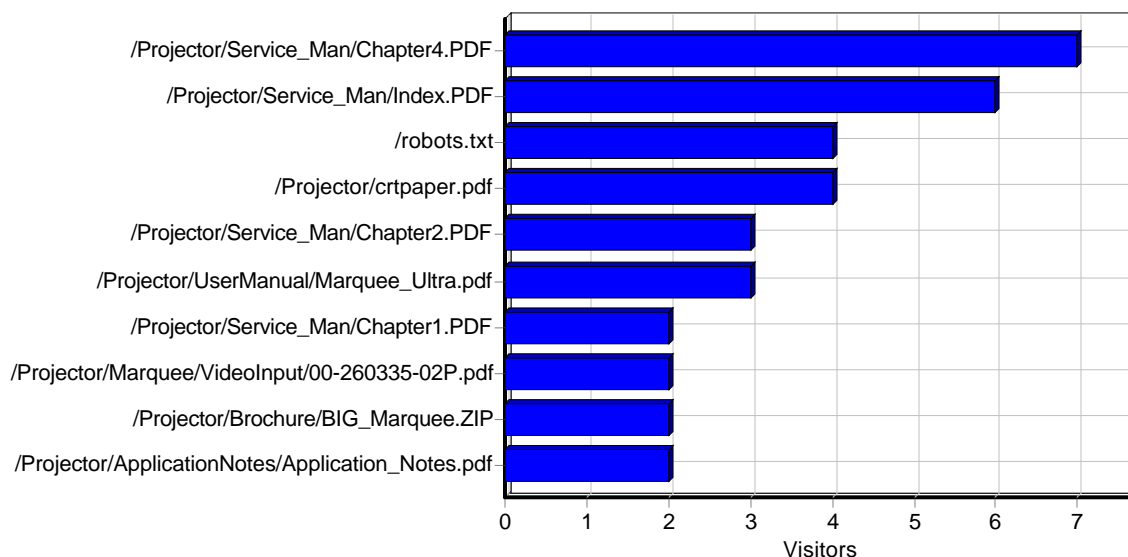

Most Downloaded Files

Most Downloaded Files

	File	Hits	Incomplete Requests	Visitors	Bandwidth (KB)
1	http://www.xymox1.com/Projector/Service_Man/Chapter4.PDF	36	30	7	20,092
2	http://www.xymox1.com/Projector/Service_Man/Index.PDF	6	0	6	354
3	http://www.xymox1.com/robots.txt	4	0	4	0
4	http://www.xymox1.com/Projector/crtpaper.pdf	15	11	4	26,859
5	http://www.xymox1.com/Projector/Service_Man/Chapter2.PDF	4	1	3	596
6	http://www.xymox1.com/Projector/UserManual/Marquee_Ultra.pdf	17	13	3	118,171
7	http://www.xymox1.com/Projector/Service_Man/Chapter1.PDF	5	3	2	1,703
8	http://www.xymox1.com/Projector/Marquee/VideoInput/00-260335-02P.pdf	2	0	2	435
9	http://www.xymox1.com/Projector/Brochure/BIG_Marquee.ZIP	2	0	2	282,111
10	http://www.xymox1.com/Projector/ApplicationNotes/Application_Notes.pdf	8	6	2	25,717
11	http://www.xymox1.com/Projector/MarqSite.ZIP	2	0	2	107,152
12	http://www.xymox1.com/Projector/MarqPhotos.ZIP	2	0	2	42,192
13	http://www.xymox1.com/Projector/Marquee/HorizDeflect/00-260303-07P.pdf	2	0	2	901
14	http://www.xymox1.com/Projector/Software/CRTTDP.zip	1	0	1	27
15	http://www.xymox1.com/Projector/Software/MarqueeLibrarian.exe	1	0	1	95
16	http://www.xymox1.com/Projector/Software/RS232ControlProgram.exe	1	0	1	1,901
17	http://www.xymox1.com/Projector/Ultras/Backplane34kv/00-260315-04P.pdf	2	0	1	109
18	http://www.xymox1.com/sears/plasma1.pdf	5	4	1	1,361
19	http://www.xymox1.com/Projector/9500dm8500sm/ConvertModule/00-262350-01P.pdf	1	0	1	223
20	http://www.xymox1.com/Resume/Press/Valin_Review.pdf	1	0	1	468
21	http://www.xymox1.com/Projector/Marquee/VideoNeck/00-260339-01P.pdf	1	0	1	73
22	http://www.xymox1.com/Projector/Drawings/marq-3_rpModelx.pdf	1	0	1	85
23	http://www.xymox1.com/Projector/Marquee/Convergence/00-262330-01P.pdf	2	1	1	406
24	http://www.xymox1.com/Projector/Marquee/VideoNeck/00-260338-01P.pdf	2	0	1	147
25	http://www.xymox1.com/Projector/Service_Man/Chapter3.PDF	3	2	1	665
26	http://www.xymox1.com/Projector/Setup/Alignment_Instructions.pdf	12	11	1	1,582
27	http://www.xymox1.com/Projector/Setup/ColourTemperatureSetup.pdf	1	0	1	5
28	http://www.xymox1.com/Projector/Drawings/Marquee.pdf	1	0	1	84
29	http://www.xymox1.com/Projector/Brochure/Marquee.ZIP	1	0	1	3,031