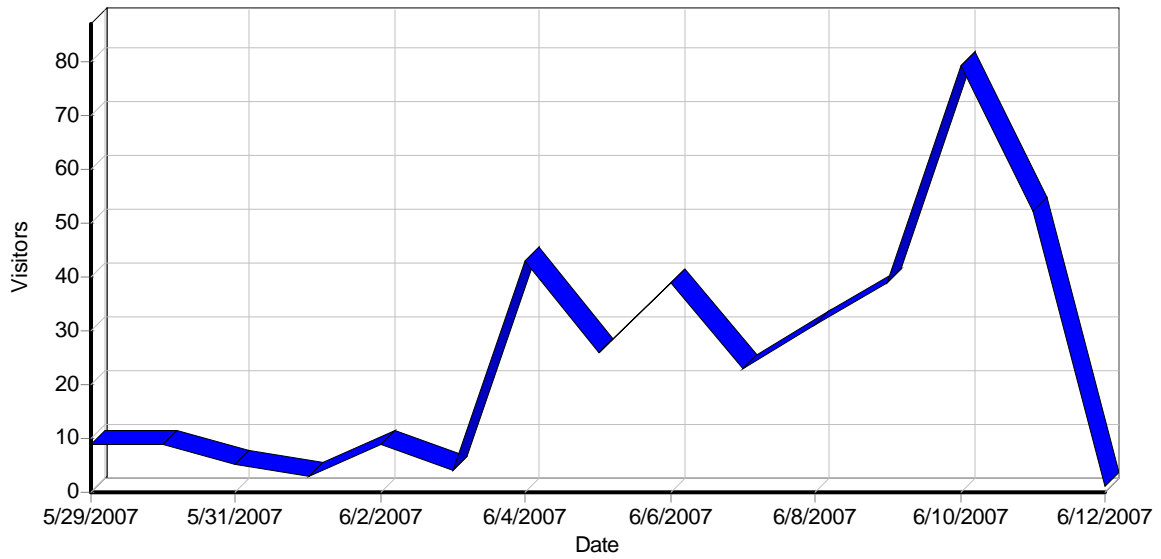

Activity Statistics

Daily

Daily Visitors