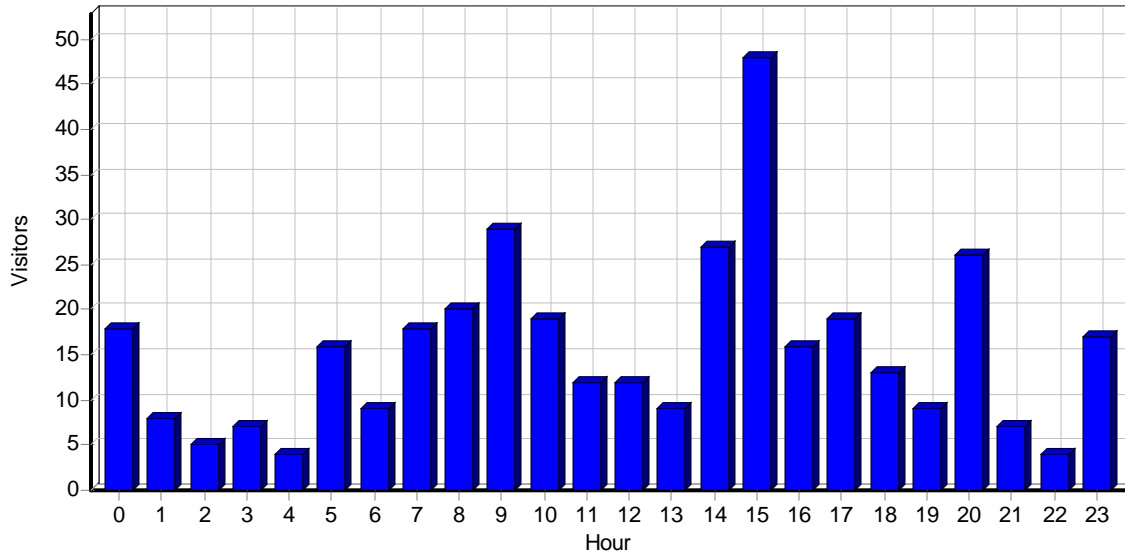

By Hour of Day

Activity by Hour of Day

Activity by Hour of Day

Hour	Hits	Visitors	Bandwidth (KB)
00:00 - 00:59	134	18	2,052
01:00 - 01:59	62	8	7,268
02:00 - 02:59	40	5	458
03:00 - 03:59	28	7	335
04:00 - 04:59	26	4	213
05:00 - 05:59	119	16	1,837
06:00 - 06:59	114	9	2,184
07:00 - 07:59	272	18	6,578
08:00 - 08:59	190	20	3,590
09:00 - 09:59	409	29	28,198
10:00 - 10:59	357	19	297,329
11:00 - 11:59	240	12	7,002
12:00 - 12:59	139	12	4,184
13:00 - 13:59	82	9	15,056
14:00 - 14:59	347	27	286,638
15:00 - 15:59	115	48	1,630
16:00 - 16:59	59	16	840
17:00 - 17:59	199	19	2,906
18:00 - 18:59	73	13	6,271
19:00 - 19:59	37	9	346
20:00 - 20:59	109	26	14,802
21:00 - 21:59	30	7	224
22:00 - 22:59	37	4	1,787
23:00 - 23:59	82	17	984
Total	3,300	372	692,724