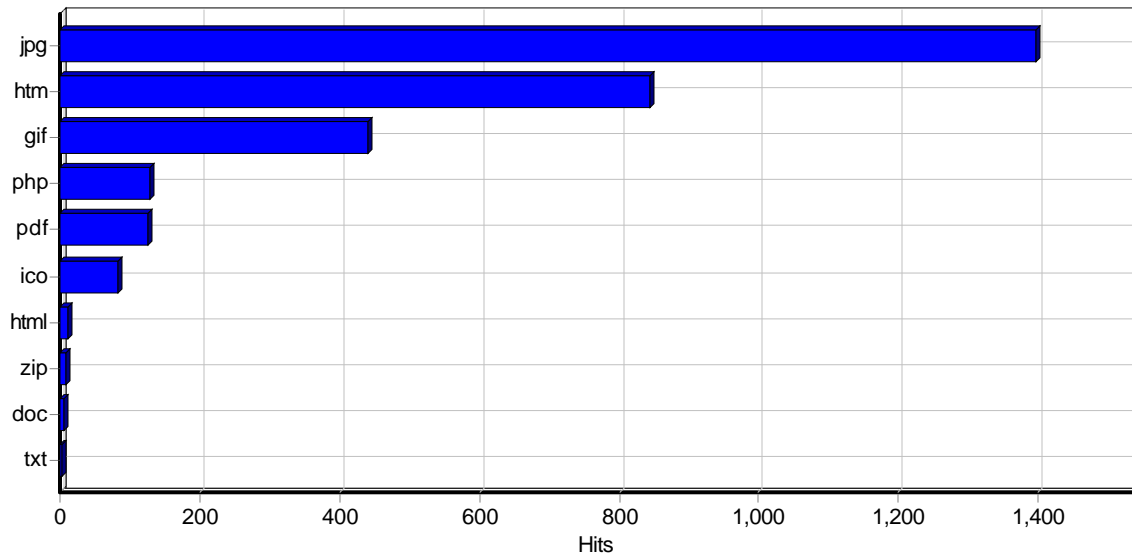

Most Requested File Types

Most Requested File Types

	File Type	Hits	Incomplete Requests	Bandwidth (KB)
1	jpg	1,397	1	47,517
2	htm	843	1	1,950
3	gif	442	0	3,826
4	php	128	0	652
5	pdf	127	82	200,046
6	ico	82	0	111
7	html	12	0	14
8	zip	8	0	434,516
9	doc	5	0	232
10	txt	4	0	0
11	xls	2	0	1,298
12	exe	2	0	1,996
13	dwg	1	0	275
14	cgi	1	0	2
	Total	3,054	84	692,440