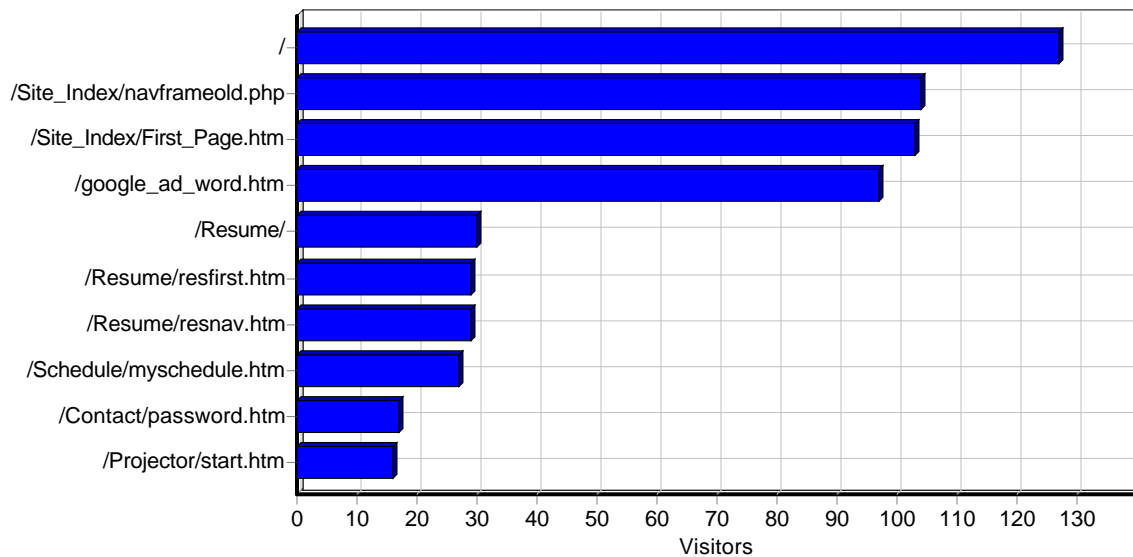

Most Popular Pages

Most Popular Pages

	Page	Hits	Incomplete Requests	Visitors	Bandwidth (KB)
1	http://www.xymox1.com/	163	1	127	191
2	http://www.xymox1.com/Site_Index/navframeold.php	126	0	104	629
3	http://www.xymox1.com/Site_Index/First_Page.htm	127	0	103	161
4	http://www.xymox1.com/google_ad_word.htm	104	0	97	169
5	http://www.xymox1.com/Resume/	31	0	30	38
6	http://www.xymox1.com/Resume/resfirst.htm	30	0	29	40
7	http://www.xymox1.com/Resume/resnav.htm	30	0	29	82
8	http://www.xymox1.com/Schedule/myschedule.htm	27	0	27	41
9	http://www.xymox1.com/Contact/password.htm	17	0	17	14
10	http://www.xymox1.com/Projector/start.htm	31	0	16	37