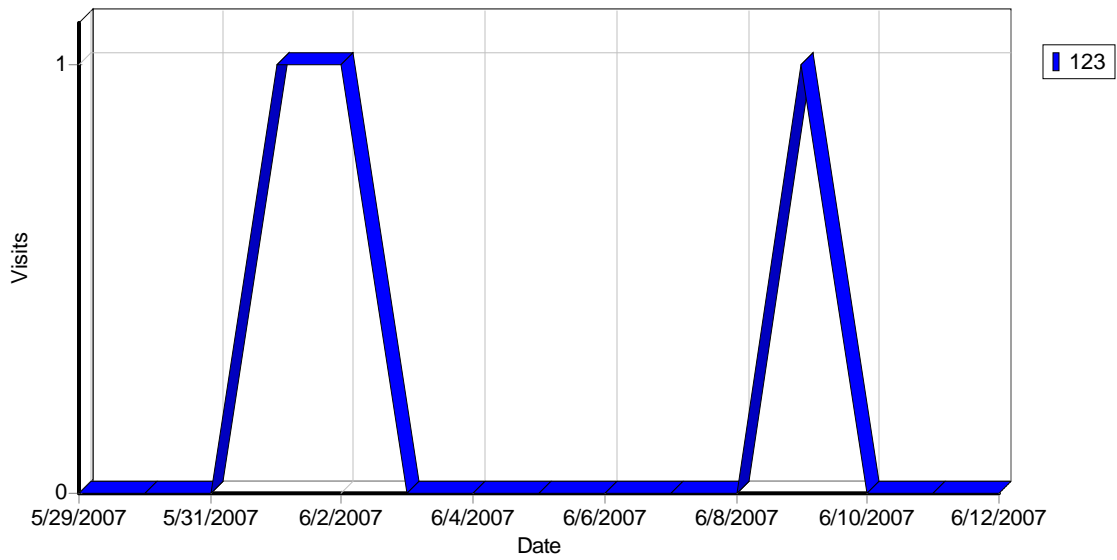

105	Elisa Oyj	Finland	9	1	168
106	Dell Computer Corporation	United States	4	1	5
107	Deutsche Telekom AG	Germany	16	1	394
108	EXCO Extrusions Dies	United States	1	1	1
109	GLOBAL NETWORK SERVICES	United States	2	1	34
110	Germany	Germany	6	1	7
111	Harnett County Board of Education	United States	13	1	174
112	Essent Kabelcom B.V. B.V.	Netherlands	1	1	41
113	FVI	United States	13	1	174
114	Fingan Ltd	Israel	8	1	19
	Total		3,269	370	692,334

Authenticated Users

Daily Authenticated Users Activity