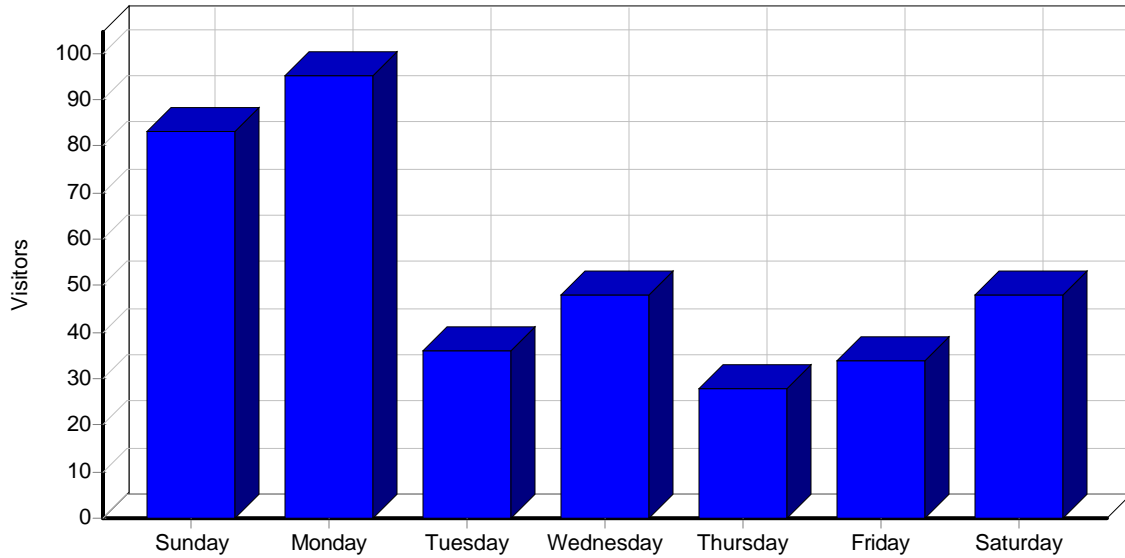

Activity by Day of Week

By Day of Week

Activity by Day of Week