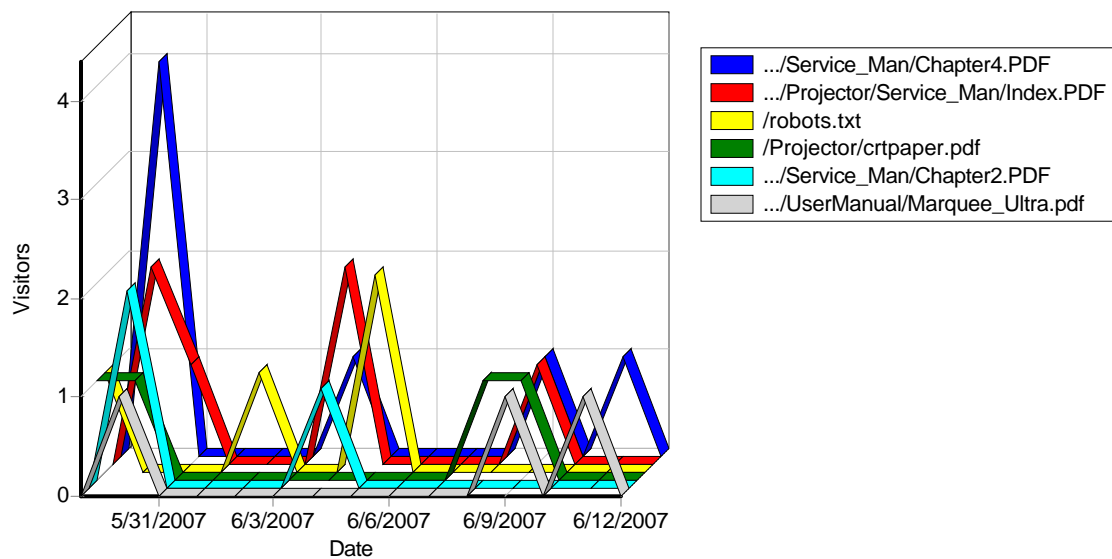

60	http://www.xymox1.comhttp://www.yahoo.com/	1	0	1	1
61	http://www.xymox1.com//	1	0	1	1
62	http://www.xymox1.com/Projector/Brochure/marquee_press_release_page_3.htm	1	0	1	1
63	http://www.xymox1.com/Projector/Brochure/marquee_press_release_page_2.htm	1	0	1	1
64	http://www.xymox1.com/Work/Trips/tripphotosnav.htm	1	0	1	0
65	http://www.xymox1.com/Projector/SupportBullitens/tbnav.htm	1	0	1	7
66	http://www.xymox1.com/Resume/tradeshows.htm	1	0	1	4
67	http://www.xymox1.com/Apex/kitty.htm	1	0	1	1
68	http://www.xymox1.com/Apex/hazards.htm	1	0	1	1
69	http://www.xymox1.com/Apex/scale.htm	1	0	1	1
70	http://www.xymox1.com/Projector/SupportBullitens/Support.htm	1	0	1	1
71	http://www.xymox1.com/Work/CES_2004/ces_dts_splash_page.htm	1	0	1	1
72	http://www.xymox1.com/Work/CES_2004/cesdts_nav.htm	1	0	1	2
73	http://www.xymox1.com/Work/CES_2004/DTS_room_2004.htm	1	0	1	1
74	http://www.xymox1.com/Resume/Press/HomeTheater2_99/home_theater_1.htm	1	0	1	1
75	http://www.xymox1.com/Resume/new_photos.htm	1	0	1	3
	Total	983	1	N/A	2,617

Files

Daily File Access