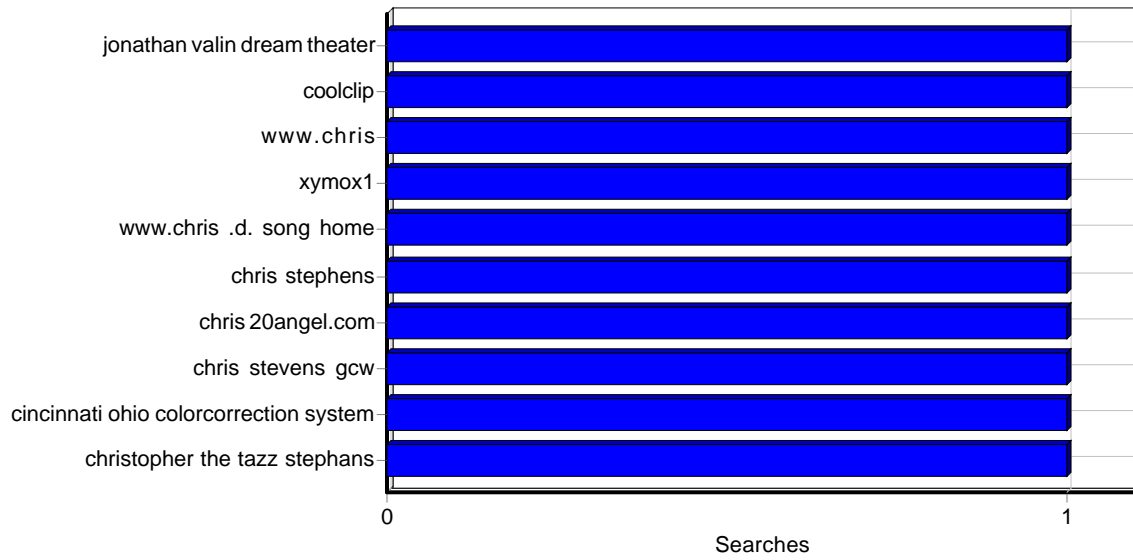

Top Search Phrases

Top Search Phrases

	Phrase	Searches
1	jonathan valin dream theater	1
2	coolclip	1
3	www.chris	1
4	xymox1	1
5	www.chris .d. song home	1
6	chris stephens	1
7	chris 20angel.com	1
8	chris stevens gcw	1
9	cincinnati ohio colorcorrection system	1
10	christopher the tazs stephans	1
	Total	10