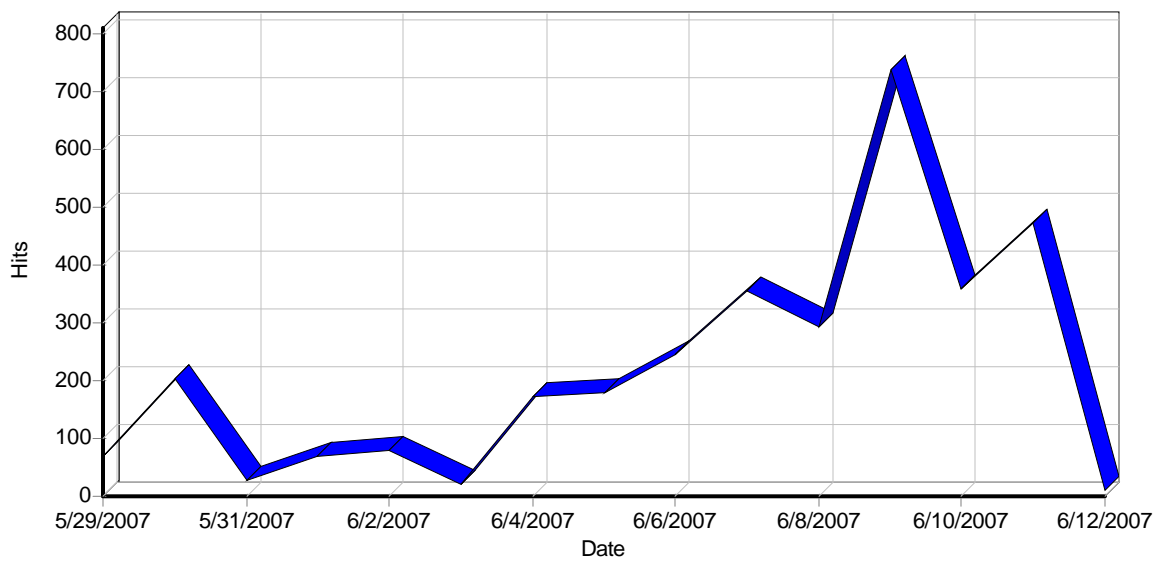

Activity Statistics

Daily

Daily Hits