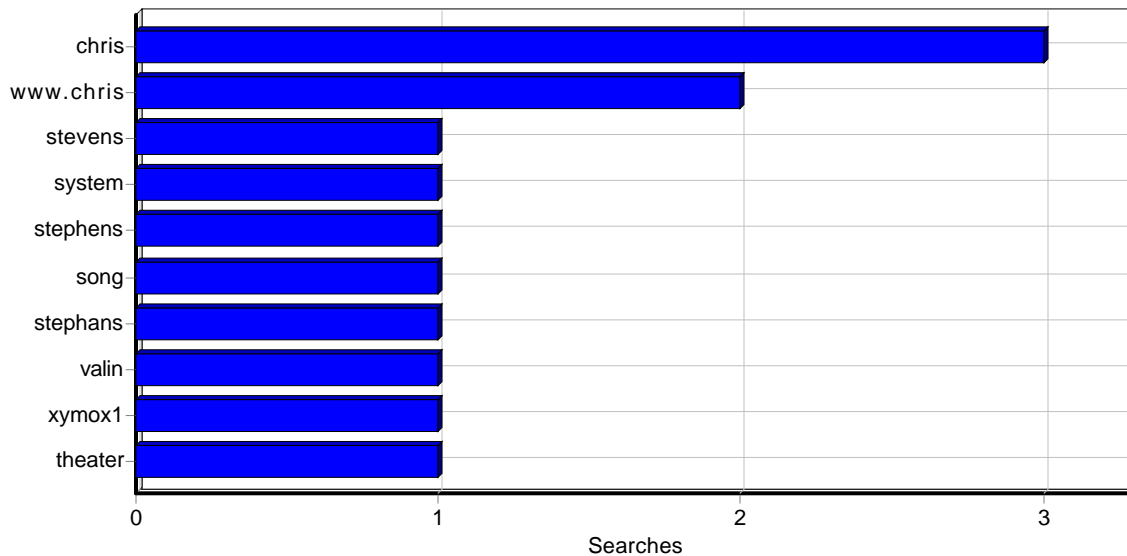

Top Search Keywords

Top Search Keywords

	Keyword	Searches
1	chris	3
2	www.chris	2
3	stevens	1
4	system	1
5	stephens	1
6	song	1
7	stephans	1
8	valin	1
9	xymox1	1
10	theater	1
11	tazz	1
12	the	1